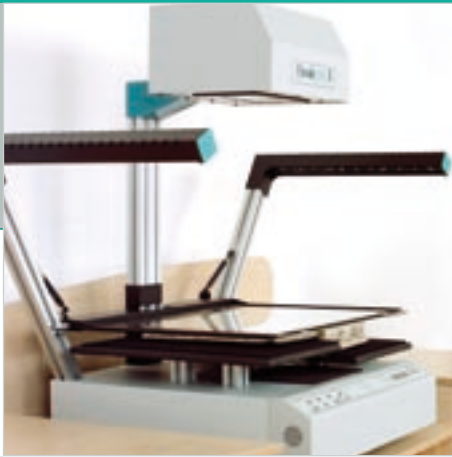

The **Bookeye**® book scanner and software solutions for scanning, electronic document delivery and periodical indexing are based on development and production know-how acquired over a period of more than ten years.

As one of the world's leading providers of products for the digitisation and content indexing of books, maps, drawings and other media, ImageWare Components' reputation is founded on traditional, high-quality technologies and experience „Made in Germany“.

Consistent market competence, close proximity to customers and a trusted network of more than 30 international distribution partners worldwide have convinced decision-makers around the world. Leading universities, national libraries and scientific archives, as well as business investors in Germany and abroad trust in **Bookeye**®.