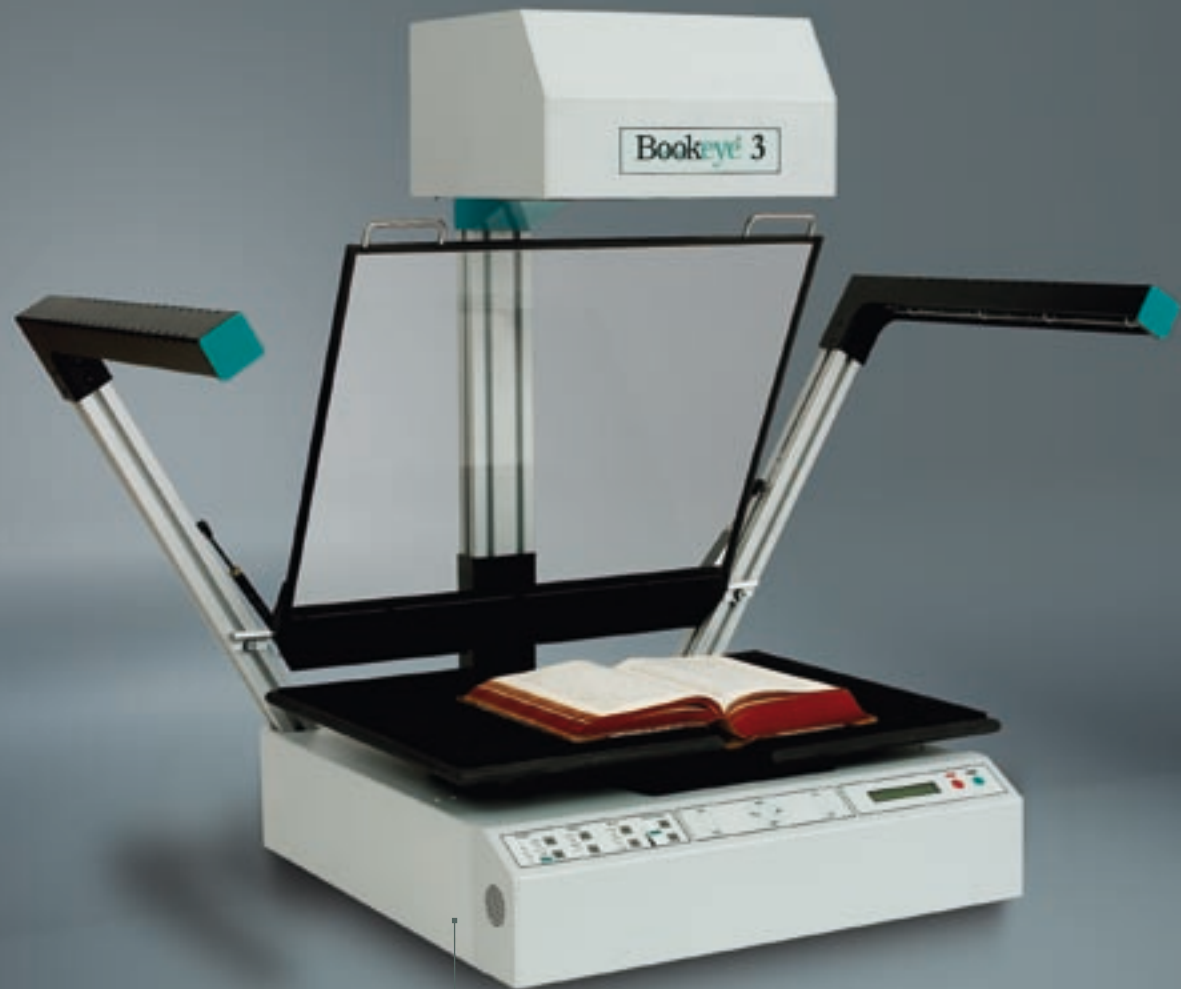

# Bookeye® 3

A2 Book Scanners

High quality production systems

Made in Germany

The **Bookeye**® book scanner and software solutions for scanning, electronic document delivery and periodical indexing are based on development and production know-how acquired over a period of more than ten years.

As one of the world's leading providers of products for the digitisation and content indexing of books, maps, drawings and other media, ImageWare Components' reputation is founded on traditional, high-quality technologies and experience „Made in Germany“.

## HIGHLIGHTS

- A2 oversize
- 400 x 600 dpi optical resolution
- rapid scanning
- integrated book cradle
- integrated glass plate
- LED lamps
- laser-assisted profile detection
- 1 GBit network interface

## FEATURES

- originals larger than A2 format
- precise LINOS Rodenstock scanning lens
- 400 x 600 dpi optical resolution
- low noise H5 CCD image sensors
- autofocus / automatic format recognition
- focused, glare-free continuous light strip due to High Power White LED during the scanning process
- UV- and IR-free light
- ergonomic optimisation due to dimmable lamps
- service life of lamps over 20,000 hours
- integrated motorised book cradle with 90 mm lift
- variable adjustment to width of spine
- integrated glass plate
- BCS-2® capturing software with the following functions:
  - page separation
  - indexing
  - multi-masking
  - cutting
  - deskew / despeckle
  - bookfold correction
  - e-mail connection
  - PDF conversion
  - Web publishing
  - OCR
- Output formats:
  - TIFF G4, JPEG, PNG, TIFF, PDF, Multipage TIFF, ZIP, PCX, BMP, GIF